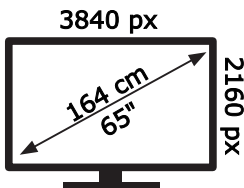

ENERG

JVC

LT-65VU3105

109 kWh/1000h

ABCDEF **G**

149 kWh/1000h

50617393